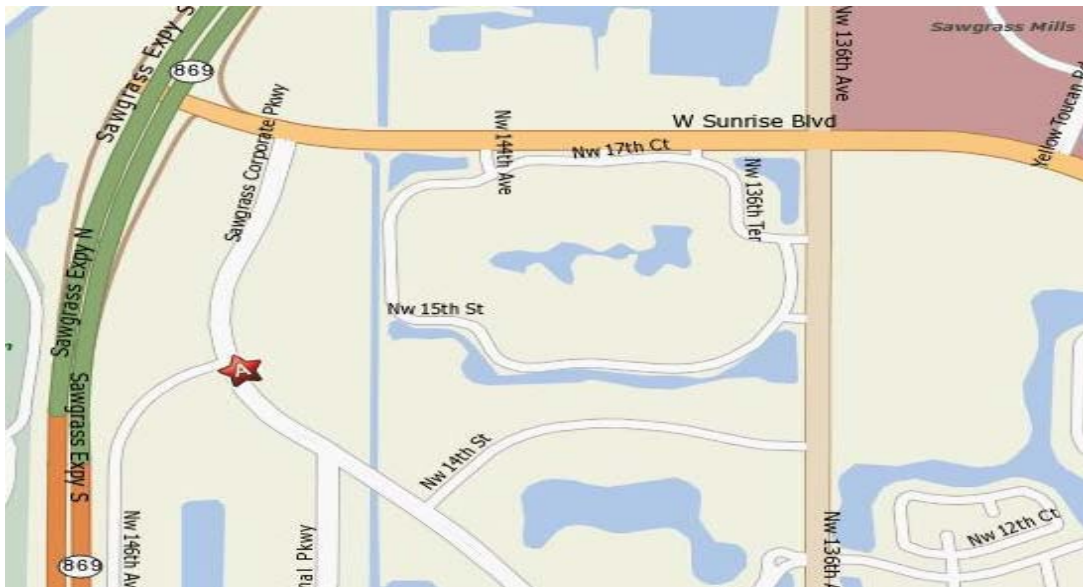

Sunrise Branch Office:

1580 Sawgrass Corporate Parkway
Suite 130
Sunrise, FL 33323

MAP & DIRECTIONS:

- Take SR 869, Sawgrass Expressway & Head toward the Sunrise Blvd. (Sawgrass Mills Mall)
- Take SR 838 Sunrise Boulevard Exit – Exit #1
- Merge onto Sunrise Boulevard going east
- Turn right onto Sawgrass Corporate Parkway – 1st traffic light (across from Sawgrass Ford)
- Office is 2nd building on the left # 1580 (set back with fountain in front)