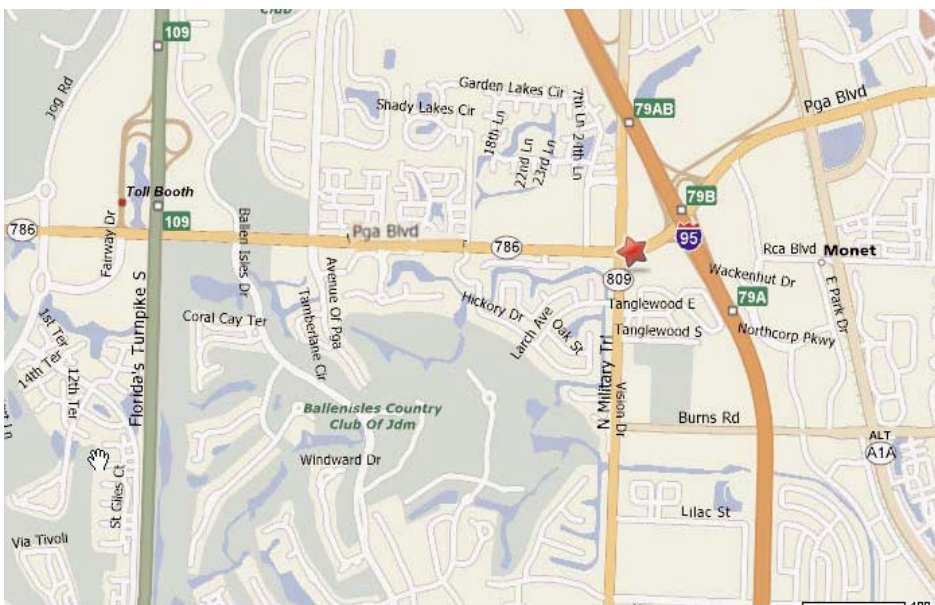

Branch Office:

4440 PGA Blvd.
Suite 600
Palm Beach Gardens, FL 33410

MAP & DIRECTIONS:

From I-95

- Exit I-95 at PGA BLVD. (EXIT 79B)
- Go WEST approximately 0.5 miles on PGA BLVD.
- Make a U-TURN on PGA BLVD. at intersection of MILITARY TRAIL
- Turn RIGHT at Building - Parking Garage behind Building
- You may park on TOP FLOOR of Parking Garage

From the Florida Turnpike

- Exit Turnpike at PGA BLVD. (EXIT 109)
- Go EAST approximately 2.5 miles on PGA BLVD.
- Go Straight on PGA BLVD. at intersection of MILITARY TRAIL - Get in Right Lane
- Turn RIGHT at Building - Parking Garage behind Building
- You may park on TOP FLOOR of Parking Garage